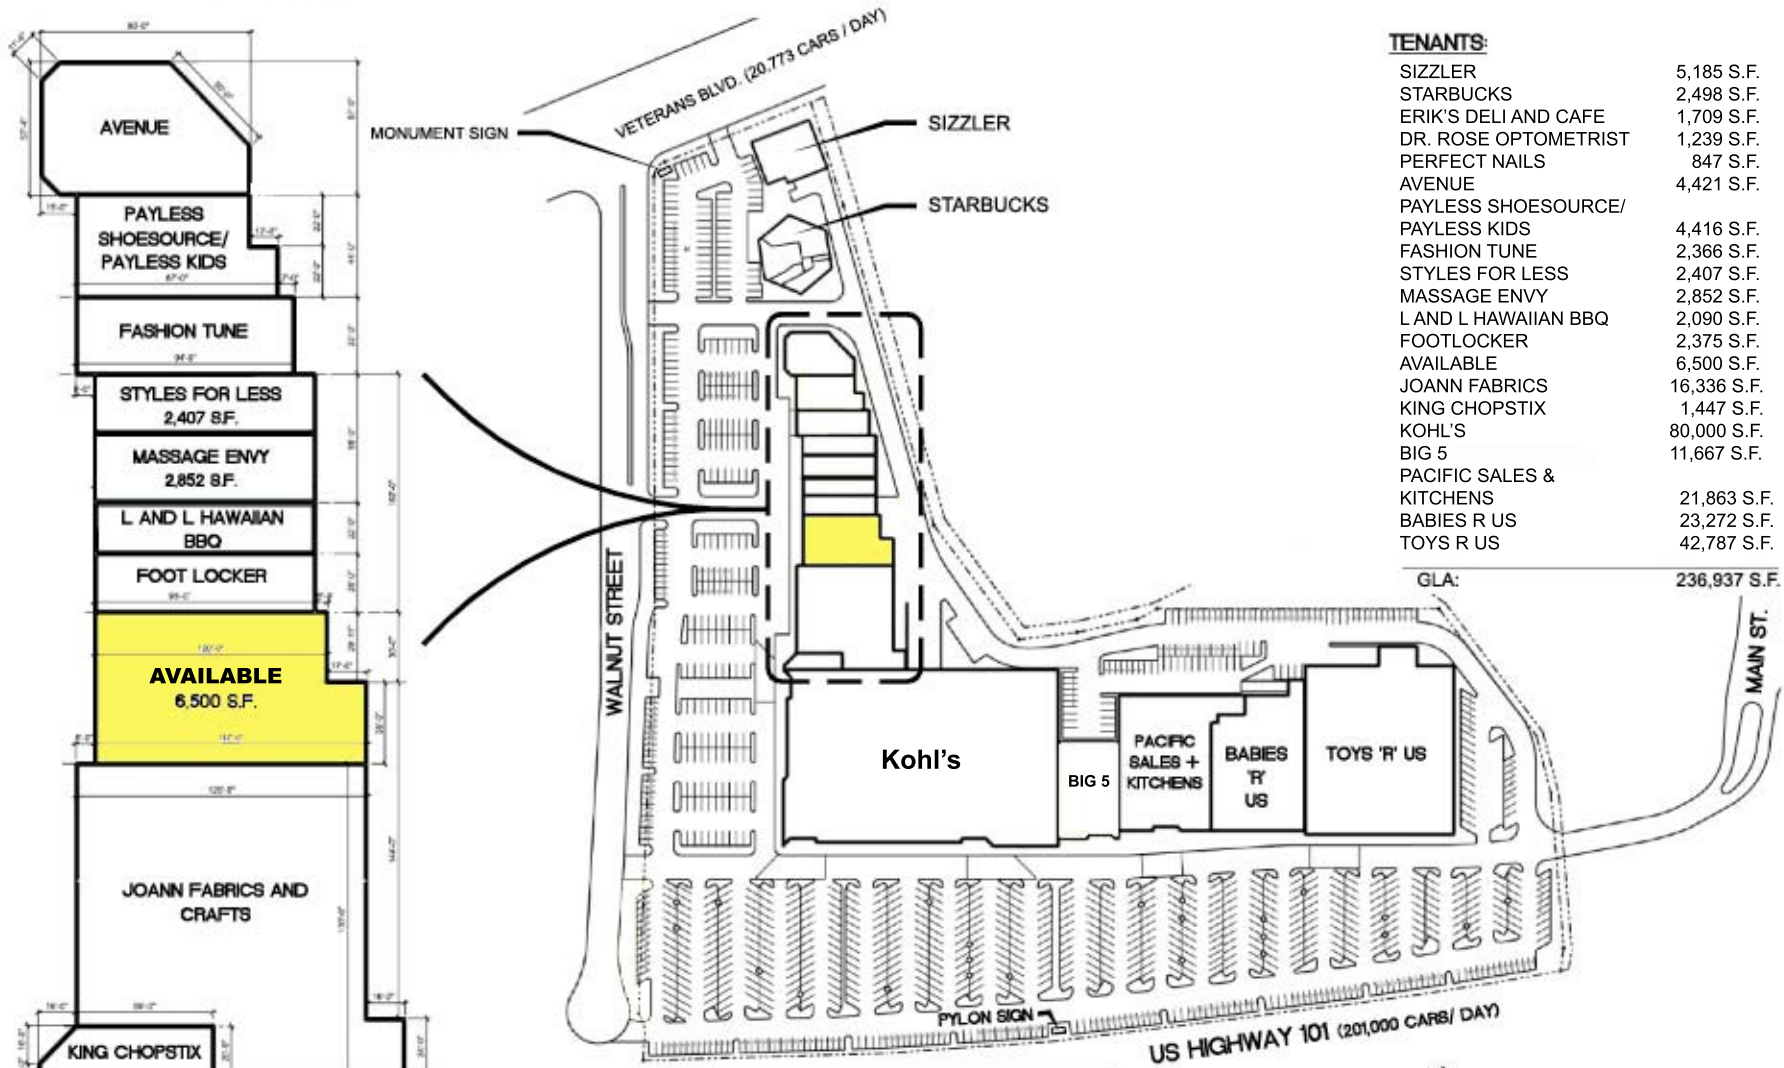

Peninsula Boardwalk Redwood City, California

TENANTS:

SIZZLER	5,185 S.F.
STARBUCKS	2,498 S.F.
ERIK'S DELI AND CAFE	1,709 S.F.
DR. ROSE OPTOMETRIST	1,239 S.F.
PERFECT NAILS	847 S.F.
AVENUE	4,421 S.F.
PAYLESS SHOESOURCE/ PAYLESS KIDS	4,416 S.F.
FASHION TUNE	2,366 S.F.
STYLES FOR LESS	2,407 S.F.
MASSAGE ENVY	2,852 S.F.
L AND L HAWAIIAN BBQ	2,090 S.F.
FOOTLOCKER	2,375 S.F.
AVAILABLE	6,500 S.F.
JOANN FABRICS	16,336 S.F.
KING CHOPSTIX	1,447 S.F.
KOHL'S	80,000 S.F.
BIG 5	11,667 S.F.
PACIFIC SALES & KITCHENS	21,863 S.F.
BABIES R US	23,272 S.F.
TOYS R US	42,787 S.F.

GLA: 236,937 S.F.

LEASING INFORMATION
415-288-6888
CROSSPOINT REALTY SERVICES
crosspointrealty.com

SITE PLAN
N.T.S. 0 50' 100' 200'